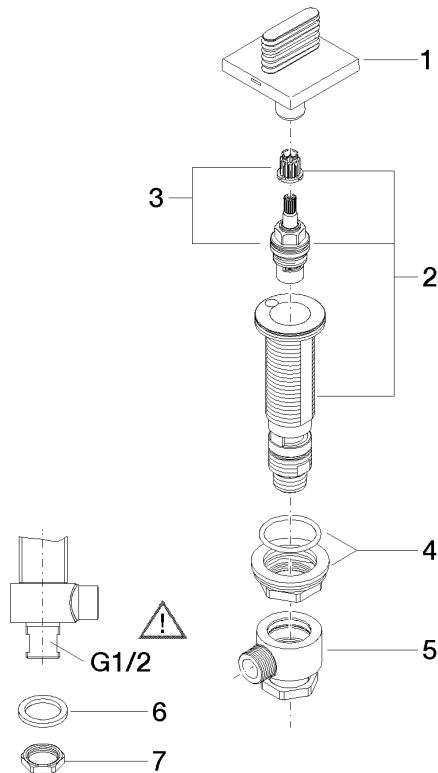

20 001 705

- with WAVES structure
- hole diameter 32 mm
- rosette 60 x 60 mm
- with cold marking

	Dark Chrome	20 001 705-19
	Chrome	20 001 705-00
	Brushed Platinum	20 001 705-06
	Brushed Champagne (22kt Gold)	20 001 705-46
	Champagne (22kt Gold)	20 001 705-47
	Brushed Dark Platinum	20 001 705-99

20 001 705

mm [inches]

Flow rate chart

Codes & Standards

ADA

ASME
A112.18.1/CSA
B125.1

CL.1 Deck valve clockwise closing cold - Dark Chrome

CL.1

20 001 705

Certificates

WRAS_2103001.

20 001 705

Parts for other finishes can be found here: [Chrome](#)

Spare parts list

No.	Item Number	Name	Quantity used	Delivery time
1	90 20 70 055 04-19	handle (cold)	1	20
2	04 17 11 058 33 90	side panel	1	2
3	90 90 03 133 00 90	top	1	2
4	04 23 10 032 78 90	fixing set	1	2
5	04 17 11 023 10 90	distributor	1	2
6	90 23 30 040 00-19	threaded connector	1	-
Spare part can no longer be ordered, please order the replacement item				
7	09 30 11 059 90	disc	1	2
8	09 23 10 012 90	nut	1	2